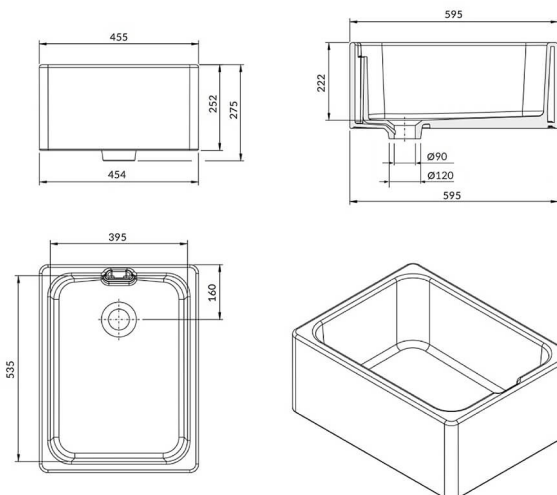

Belfast 60 x 46 Fine Fireclay Farmhouse Butler Sink with Internal Overflow

Specifications

- Material: Fine Fireclay
- Finish: White Gloss
- Waste outlets included: 90x50mm Stainless Steel Basket Wastes
- Product weight: 30kg
- Mounting options: Butler (front showing), Counter Top (glazed on all 4 sides), Under Counter (framework required)
- Glazed on all four sides
- Capacity: 39L
- Internal depth: 215mm
- Includes working internal integrated overflow
- Note: Fine Fireclay is a natural product and therefore subject to variations. This should be seen as a quality that adds to its unique natural beauty. Variations +/- 2% to the specifications are common and acceptable and are within industry tolerance. We always recommend the cabinet maker and stone provider has the actual sink with them to measure before making cabinetry or cutting stone. For more information please visit our Installation, Care & Warranty page, or Contact Us.

Product Options

7400: Belfast 60 x 46 Fine Fireclay Farmhouse Butler Sink with Internal Overflow

Warranty

For peace of mind, Turner Hastings offers the following warranty on this product and its components: