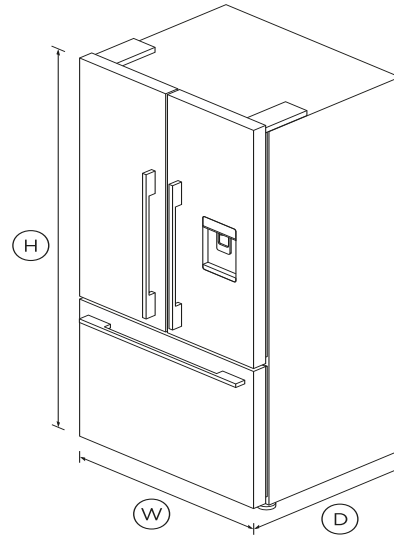

Freestanding French Door Refrigerator Freezer, 79cm, 519L, Ice & Water

Series 7 | Contemporary

Stainless Steel | French hinge

You'll have plenty of flexible storage space in this striking, large capacity French Door refrigerator freezer.

DIMENSIONS

Height	1715mm
Width	790mm
Depth	695mm

FEATURES & BENEFITS

ActiveSmart™ Foodcare

ActiveSmart™ Foodcare learns how you live. It's technology which understands how you use your refrigerator and adjusts temperature, airflow and humidity inside to help keep food fresher for longer.

Consumption

Energy usage	414kWh/year
--------------	-------------

Features

Adjustable glass shelves	3	Depth	695mm
Adjustable half width door	4	Height	1715mm
Covered door shelves	2	Height to top of cabinet	1715mm
Door alarm	•	Width	790mm
Front levelling feet	•		
Full extension runners	•	Warranty	
Full width door shelves	2	Parts and labour	2 years
LED lighting	•	Sealed system parts only	additional 3 years
Rear rollers	•		
Single bottle holders	4		
SmartTouch control panel	•	SKU	25441
Ultra slim water dispenser	•		