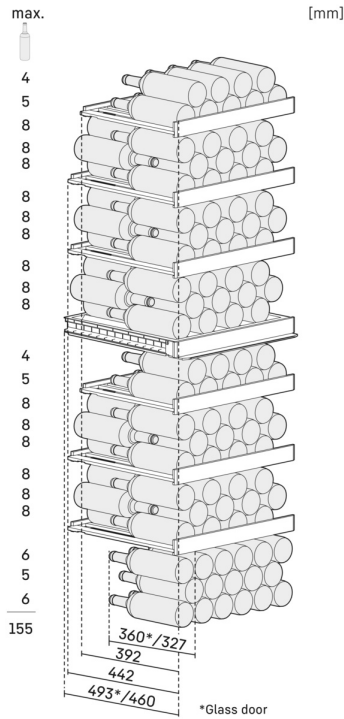

Technical drawing

Products and their details are staged for advertising purposes. Whilst every effort is made to ensure all specifications and information in this flyer are accurate, Liebherr reserves the right to make changes without notification. Where actual appliance measurements, specifications, and ratings are crucial, we recommend that the actual appliance installation instructions that accompany each appliance be checked. (03.02.2025)