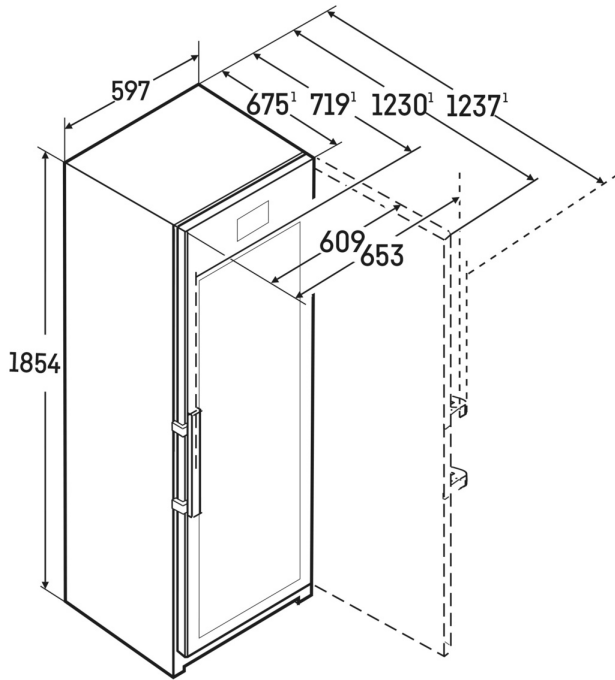

Technical drawing

Products and their details are staged for advertising purposes. Whilst every effort is made to ensure all specifications and information in this flyer are accurate, Liebherr reserves the right to make changes without notification. Where actual appliance measurements, specifications, and ratings are crucial, we recommend that the actual appliance installation instructions that accompany each appliance be checked. (03.02.2025)